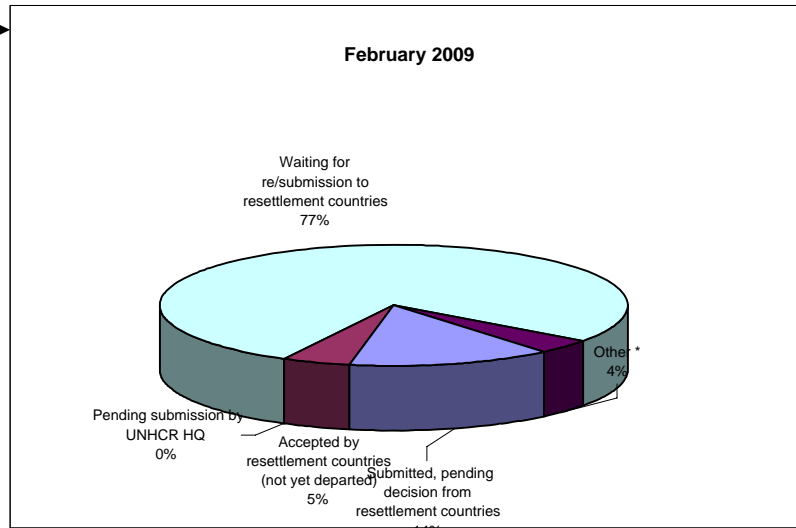

RESETTLEMENT STATUS OF REFUGEES STILL IN INDONESIA	Person
Submitted, pending decision from resettlement countries	52
Accepted by resettlement countries (not yet departed)	17
Pending submission by UNHCR HQ	0
Waiting for re/submission to resettlement countries	285
Other *	14
TOTAL	368

Notes:

(*) Possible local integration and voluntary repatriation